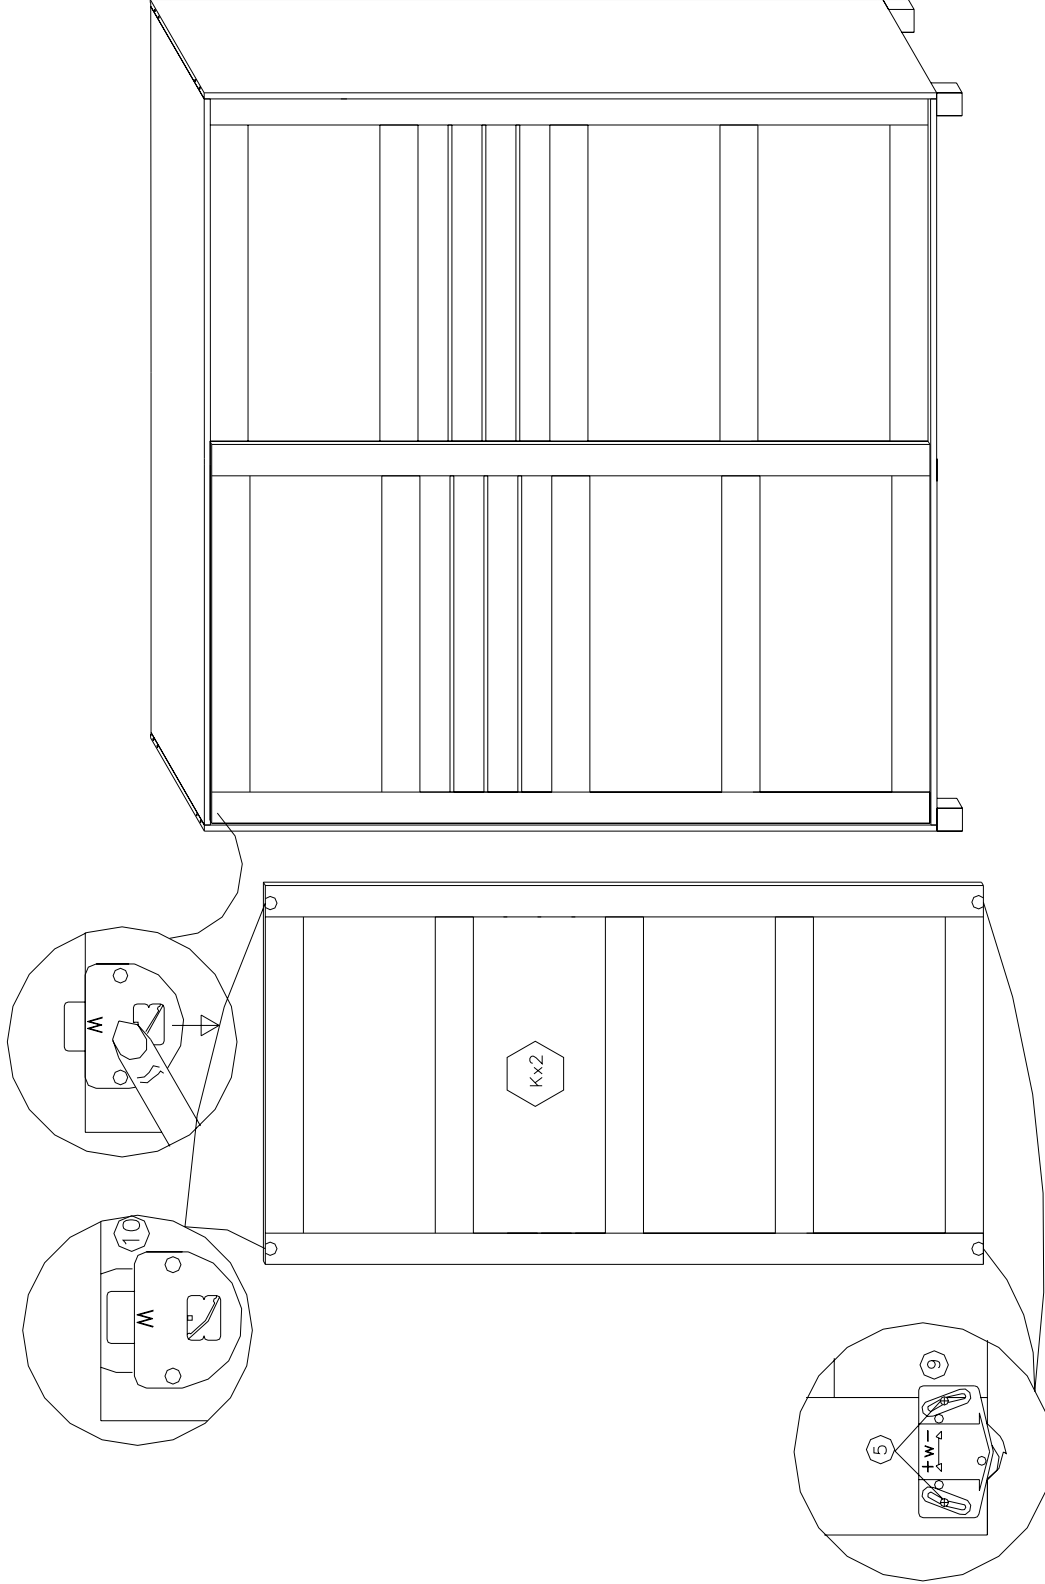

JAZZ "LARGE"

4

9

10

5