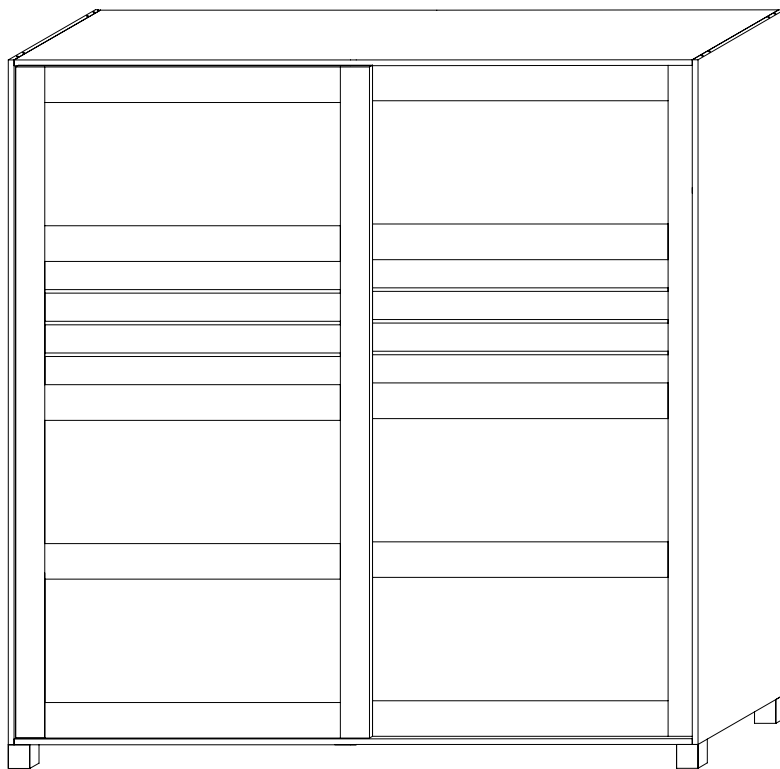

JAZZ "LARGE"

MONTAGEANWEISUNG—ASSEMBLING INSTRUCTION—NOTICE DE MONTAGE—SAMLEANVISNING

D

Kleiderschrank

Ref.: JAZZ "LARGE"

H 200 B 194 T 56

Kiefer massiv

ACHTUNG:

GB

Wardrobe

Ref.: JAZZ "LARGE"

H 200 W 194 D 56

Solid pine

IMPORTANT:

Before assembling please read the instructions and check the contents of the package. Sort screws, fittings etc. and the model parts as listed in the special sheet. If there are any questions please contact your furnitureshop. Now assemble your furniture exactly following the instructions.