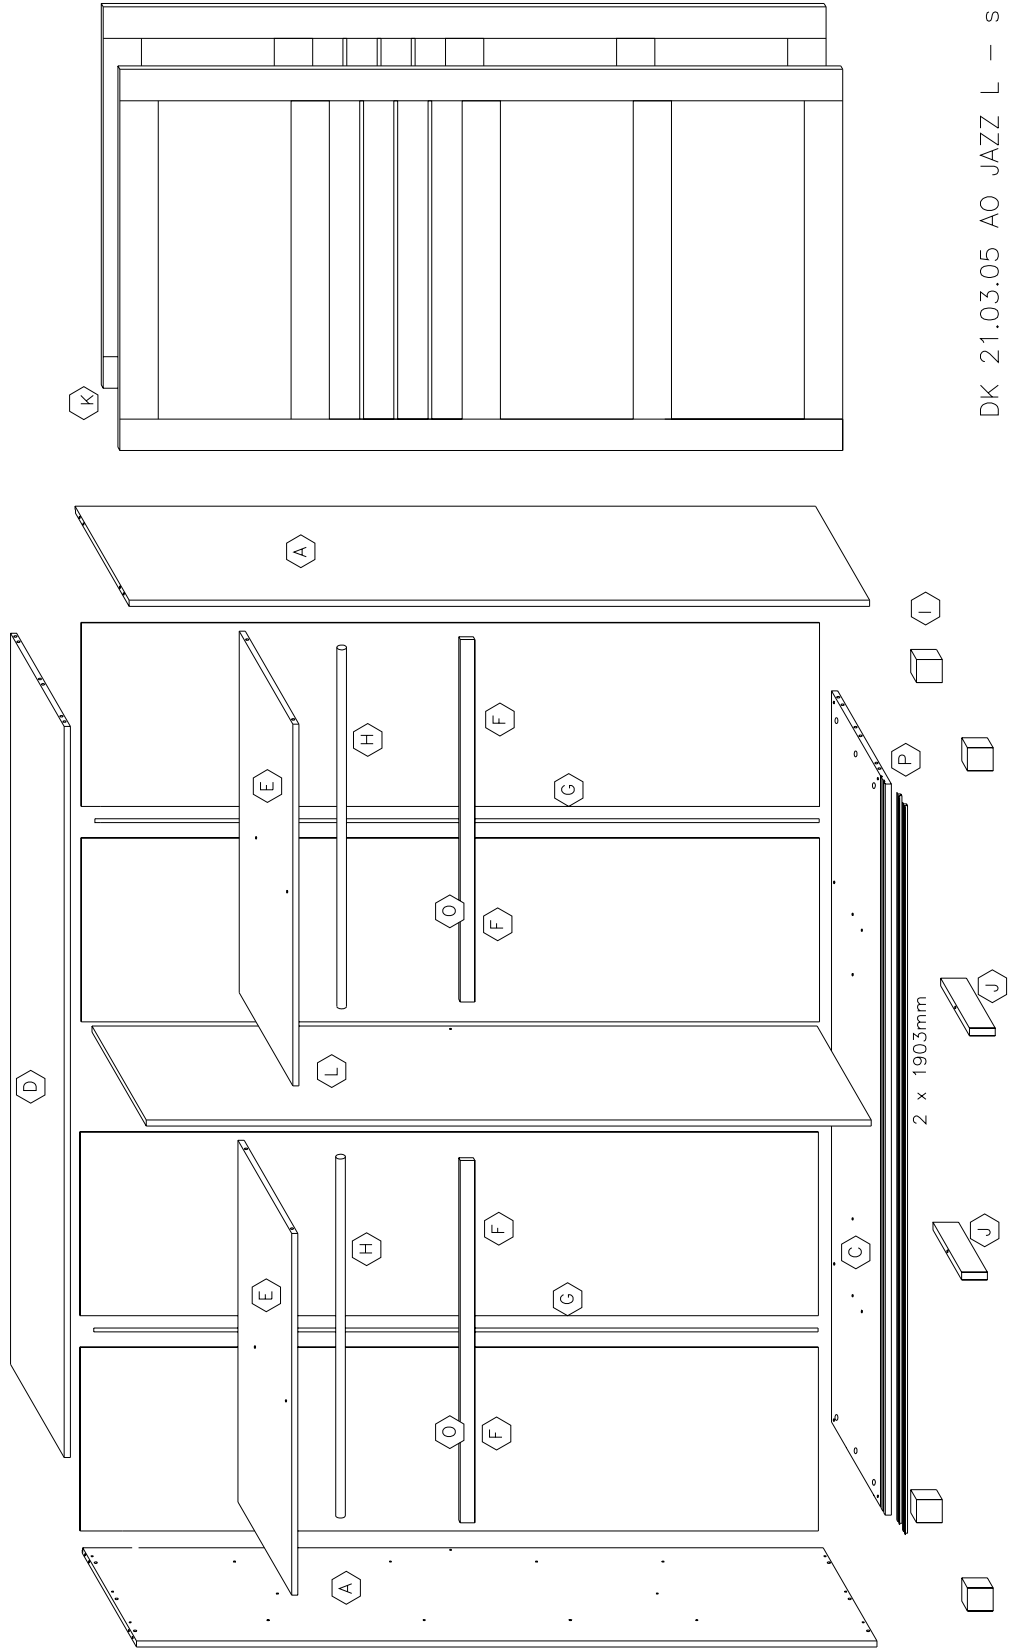

JAZZ "LARGE"

1 26x 8x30mm

2 26x 3,5x15mm

3 18x 7x50mm

4 8x 3,5x15mm

5 28x 7x50mm

6 2x 7x50mm

7 4x 1x (100pcs)

8 4x

9 4x

10 1x

11 4x 4,0x40mm

12 4x 3,5x25mm

13 8x

14 4x

2 x 190.3mm

JAZZ 'LARGE'

JAZZ "LARGE"

4

9

10

5

- Ⓓ TÜREN EINSTELLUNG
- ⒼⒷ ADJUSTMENT OF THE DOORS
- Ⓔ AJUSTAGE DES PORTES
- Ⓔ AJUSTE DE PUERTAS
- ⒹⓀ LÅGE JUSTERING