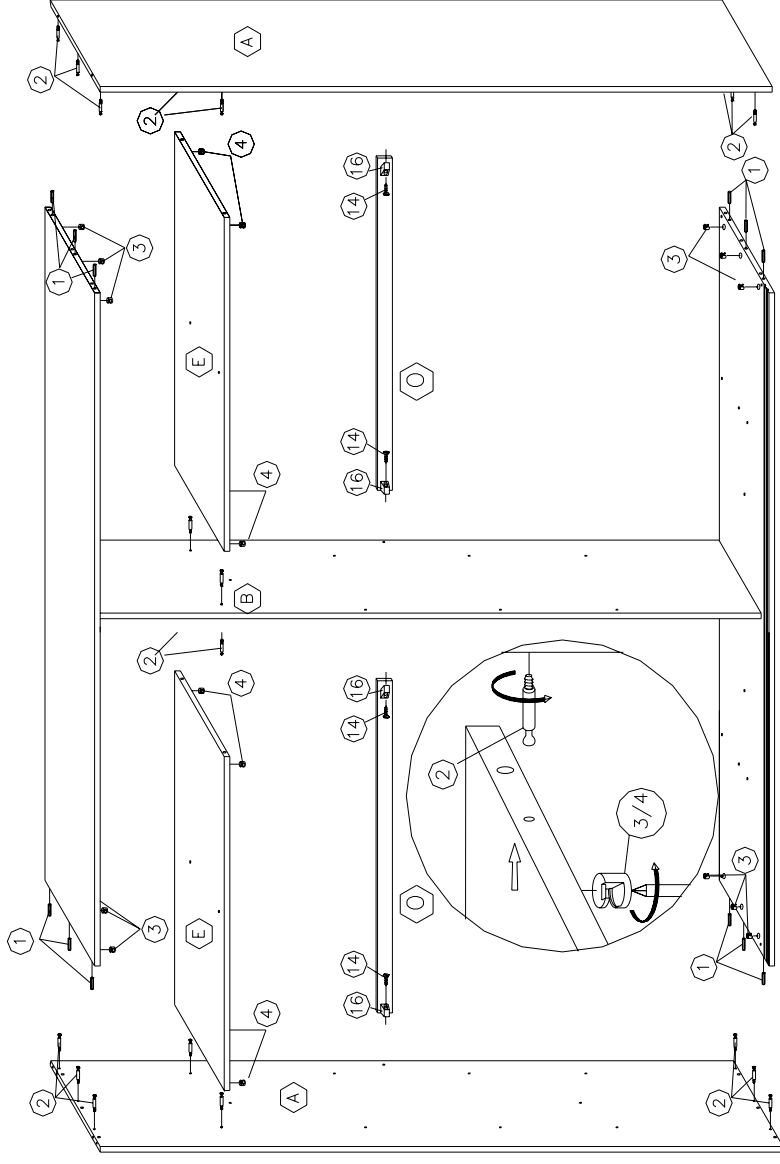

JAZZ "LARGE"

1 26x 8x30mm

2 26x 3,5x15mm

3 18x 7x50mm

4 8x 3,5x15mm

5 28x 7x50mm

6 2x 7x50mm

7 4x 1x (100pcs)

8 4x

9 4x

10 1x

11 4x 4,0x40mm

12 4x 3,5x25mm

13 8x

14 4x

2 x 190.3mm

JAZZ 'LARGE'

JAZZ "LARGE"

4

9

10

5

- Ⓓ TÜREN EINSTELLUNG
- ⒼⒷ ADJUSTMENT OF THE DOORS
- Ⓔ AJUSTAGE DES PORTES
- Ⓔ AJUSTE DE PUERTAS
- ⒹⓀ LÅGE JUSTERING